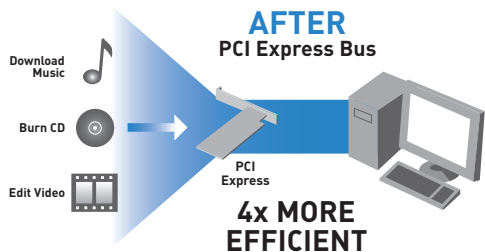

BELKIN®

SATA II RAID 2-Port (1 Internal/1 External) PCI Express™ Card

Add 2 Serial ATA II RAID ports to your computer using PCI Express technology

EN | Why PCI Express?

The Belkin SATA II RAID 2-Port PCI Express Card offers the perfect solution for users who want to add Serial ATA II ports to their computers.

NL | Waarom PCI Express?

Benefits

- Adds 2 Serial ATA II RAID ports (1 external and 1 internal) to your computer
- Future-proofs your computer for tomorrow's bandwidth-intensive applications

System Requirements

- Windows®-based computer with available PCI Express slot
- Windows 2000, XP, 2003 Server

Package Includes

- Serial ATA II RAID 2-Port (1 Internal/1 External) PCI Express Card
- User Manual
- Driver-Installation CD

BELKIN®

www.belkin.com

Belkin Ltd.
Rushden
United Kingdom
+44 (0) 1933 35 2000

Belkin BV
Schiphol-Rijk
The Netherlands
+31 (0) 20 654 7300

Belkin GmbH
Munich
Germany
+49 (0) 89 143405 0

Belkin SAS
Boulogne-Billancourt
France
+33 (0) 1 34 58 14 00

F5U197ea

Designed in the USA

Made in China • P47164ea

BELKIN LIFETIME PRODUCT WARRANTY

For the life of the product, Belkin warrants that this device shall be free of defects in design, assembly, material, and workmanship (free replacement or comparable product). See the included warranty for more details.

CE FC FOR HOME OR OFFICE USE

N10117