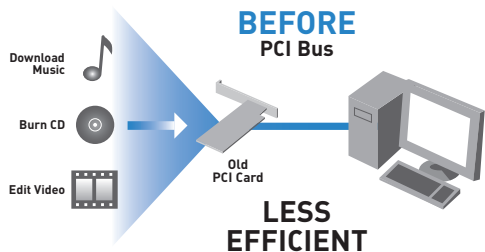

BELKIN®

SATA II RAID 2-Port (1 Internal/1 External) PCI Express™ Card

Add 2 Serial ATA II RAID ports to your computer using PCI Express technology

EN | Why PCI Express?

The Belkin SATA II RAID 2-Port PCI Express Card offers the perfect solution for users who want to add Serial ATA II ports to their computers.

NL | Waarom PCI Express?

Benefits

- Adds 2 Serial ATA II RAID ports (1 external and 1 internal) to your computer
- Future-proofs your computer for tomorrow's bandwidth-intensive applications

System Requirements

- Windows®-based computer with available PCI Express slot
- Windows 2000, XP, 2003 Server

Package Includes

- Serial ATA II RAID 2-Port (1 Internal/1 External) PCI Express Card
- User Manual
- Driver-Installation CD

BELKIN®

www.belkin.com

Belkin Ltd.
Rushden
United Kingdom
+44 (0) 1933 35 2000

Belkin BV
Schiphol-Rijk
The Netherlands
+31 (0) 20 654 7300

Belkin GmbH
Munich
Germany
+49 (0) 89 143405 0

Belkin SAS
Boulogne-Billancourt
France
+33 (0) 1 34 58 14 00

F5U197ea

Designed in the USA

Made in China • P47164ea

BELKIN LIFETIME PRODUCT WARRANTY

For the life of the product, Belkin warrants that this device shall be free of defects in design, assembly, material, and workmanship (free replacement or comparable product). See the included warranty for more details.

CE FC FOR HOME OR OFFICE USE

N10117